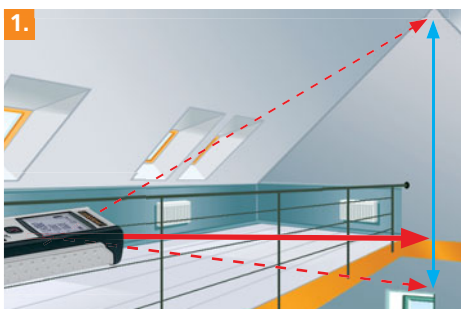

DistanceMaster Pocket

Laser distance finder – measure exactly to the point more quickly with the help of new technology

Rev. 0113

Point-precise measuring with laser light to determine lengths exactly

- Simple height measurement with dual **Pythagoras measurement function** to automatically detect heights
- + 3.** The **area and volume functions** permit the acquisition of room sizes, for example to calculate material quantities
 - Simple assessment of room perimeter with the **addition and subtraction functions**.
 - The **wall surface function** automatically adds up surfaces by measuring the lengths of walls as well as their height once.
 - With versatile calculation and memory functions
 - Measuring accuracy** up to 40 m: $\pm 2 \text{ mm}^*$
 - Inside measurement range: 0,05 m to 40 m.**
 - 3 selectable measurement reference points:** front, rear and pin
 - Min/Max function** to determine diagonals, verticals and horizontals
 - Reference mode** for easy transfer of lengths
- Illuminated 3-line LCD
 - With fold-out pin for measuring from inside corners

* See operating instructions for specific accuracies

DistanceMaster Pocket

inclusive softbag
+ batteries (2 x 1,5 V Typ AAA)
Packaging dimension (W x H x D)
110 x 235 x 86 mm

Illuminated LC-display Multi purpose functions Folding pin allows corner measurements