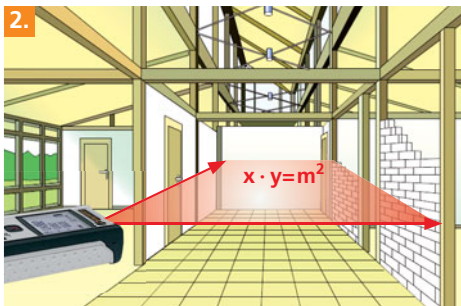

DistanceMaster Pocket

Laser distance finder – measure exactly to the point more quickly with the help of new technology

Rev. 0113

Point-precise measuring with laser light to determine lengths exactly

- Simple height measurement with dual **Pythagoras measurement function** to automatically detect heights
- + 3.** The **area and volume functions** permit the acquisition of room sizes, for example to calculate material quantities
 - Simple assessment of room perimeter with the **addition and subtraction functions**.
 - The **wall surface function** automatically adds up surfaces by measuring the lengths of walls as well as their height once.
 - With versatile calculation and memory functions
 - Measuring accuracy** up to 40 m: $\pm 2 \text{ mm}^*$
 - Inside measurement range: 0,05 m to 40 m.**
 - 3 selectable measurement reference points:** front, rear and pin
 - Min/Max function** to determine diagonals, verticals and horizontals
 - Reference mode** for easy transfer of lengths
- Illuminated 3-line LCD
 - With fold-out pin for measuring from inside corners