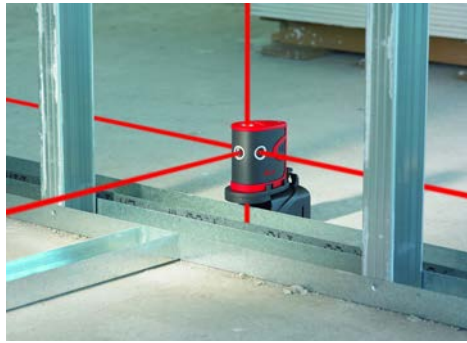

## Leica Lino P5 – Right to the point!

Practical and simple to operate!  
The Leica Lino P5 dot laser  
transfers all the dots you need,  
quickly and accurately. It is an  
efficient solution for  
professional plumbing and aligning  
tasks.

## Featured with

- Modern, ergonomic housing
- Self-levelling
- Power Range Technology™
- Practical multifunction adapter
- Very easy to use

- when it has to be **right**

**Leica**  
Geosystems

### Professional plumbing

The laser beam is projected above and below the instrument, allowing you to transfer reference dots quickly and efficiently.

### Aligning

In addition to the plumb beams, the Leica Lino P5 projects three dots at exactly the same height. Aligning windows, partition walls and other building elements becomes quick and easy.