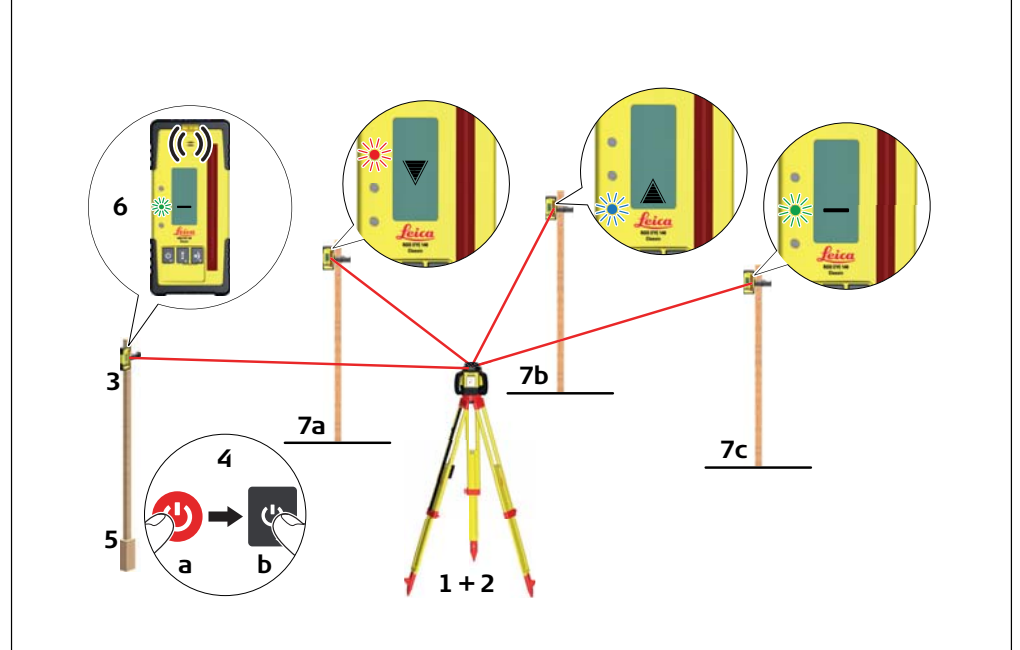

Checking Grades