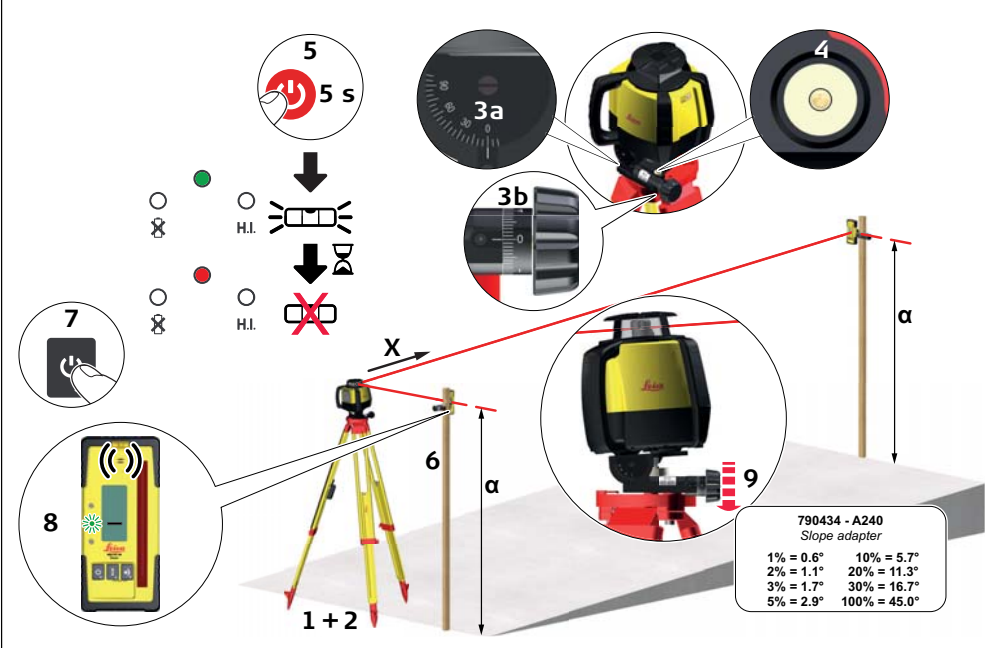

Manual Grading

Laser class 2 product in accordance with IEC 60825-1

Leica Geosystems AG
Heinrich-Wild-Strasse
CH-9435 Heerbrugg
Switzerland
Phone +41 71 727 31 31
www.leica-geosystems.com

- when it has to be right

Leica
Geosystems